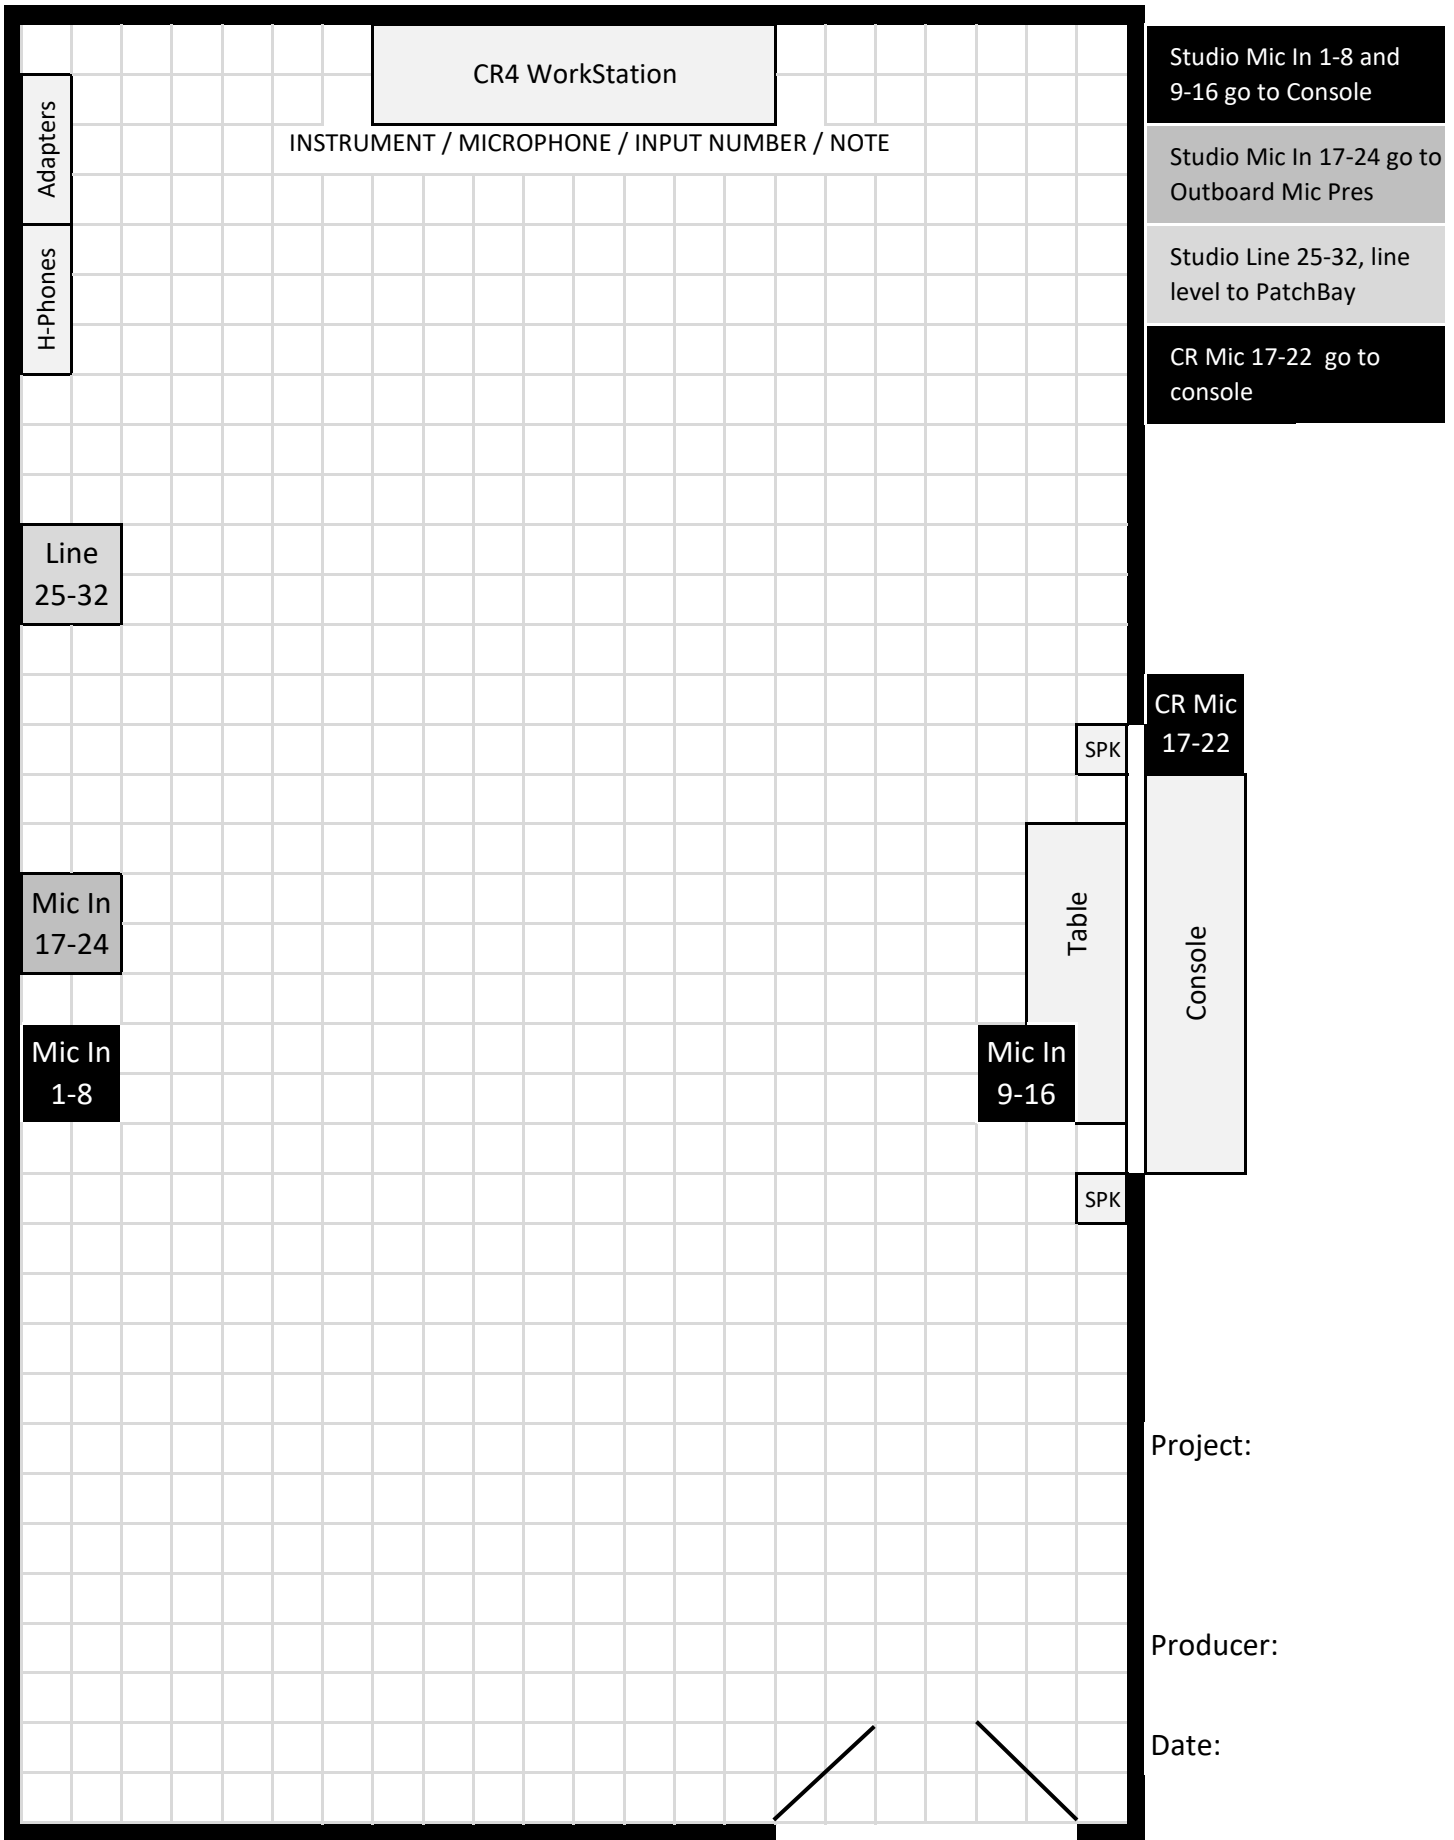

# MCC Session Floorplanner

CR4 WorkStation

INSTRUMENT / MICROPHONE / INPUT NUMBER / NOTE

Adapters

H-Phones

Line  
25-32

Mic In  
17-24

Mic In  
1-8

SPK

Table

Mic In  
9-16

SPK

CR Mic  
17-22

Console

Studio Mic In 1-8 and  
9-16 go to Console

Studio Mic In 17-24 go to  
Outboard Mic Pres

Studio Line 25-32, line  
level to PatchBay

CR Mic 17-22 go to  
console

Project:

Producer:

Date: